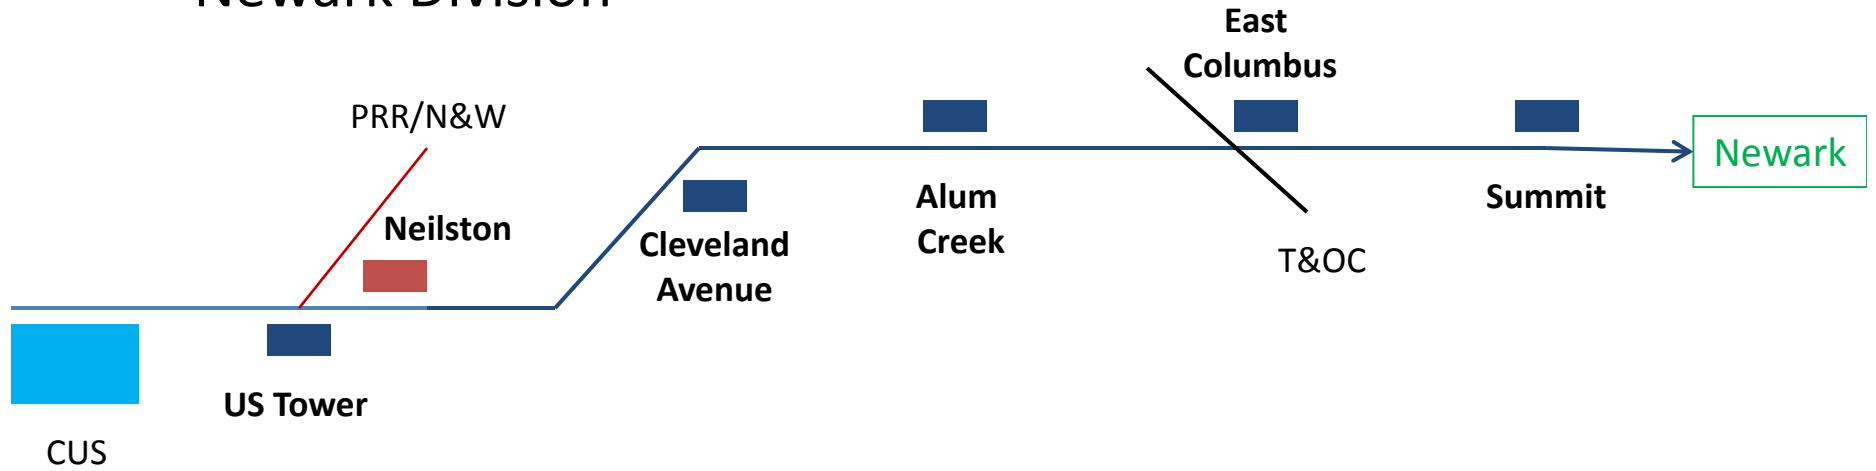

PRR-B&O Columbus and Newark Division

- Color Code**
- Baltimore & Ohio Railroad
 - Pennsylvania Railroad
 - New York Central Railroad
 - Norfolk & Western Railroad
 - Chesapeake & Ohio Railroad
 - Union Depot Co.

B&O Midland Line